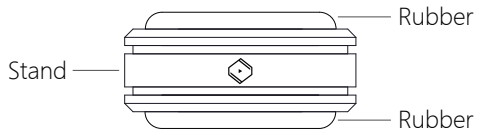

Quick Start Guide

S28

© 2020 Thunder Data Co. Ltd. All rights reserved.

Specifications

Model Name:	S28
Size:	∅ 28 x 10mm (not include rubber pad) ∅ 28 x 14mm (include rubber pad)
Material:	304 Stainless Steel, High Quality Rubber
Quantity:	Stand *3, Rubber *6
Weight:	50g per pcs
Loading Capability:	≤ 5kg